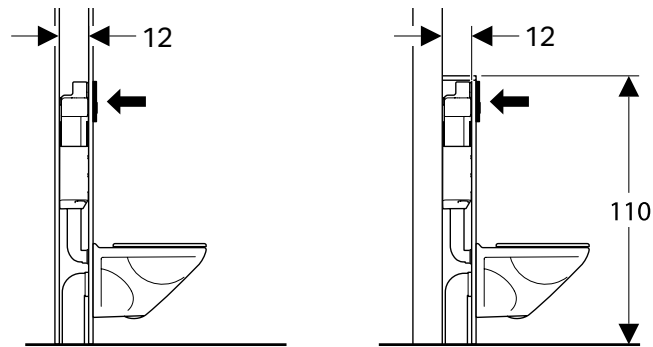

←
12 CM CISTERN-THICKNESS
In the wall or in front of the wall. Flushing actuation from the front. Choose either Sigma or Omega.

←
8 CM CISTERN-THICKNESS
Solution for thin wall constructions or for space-saving installation in front of the wall, flush actuation from the front. Choose Sigma.