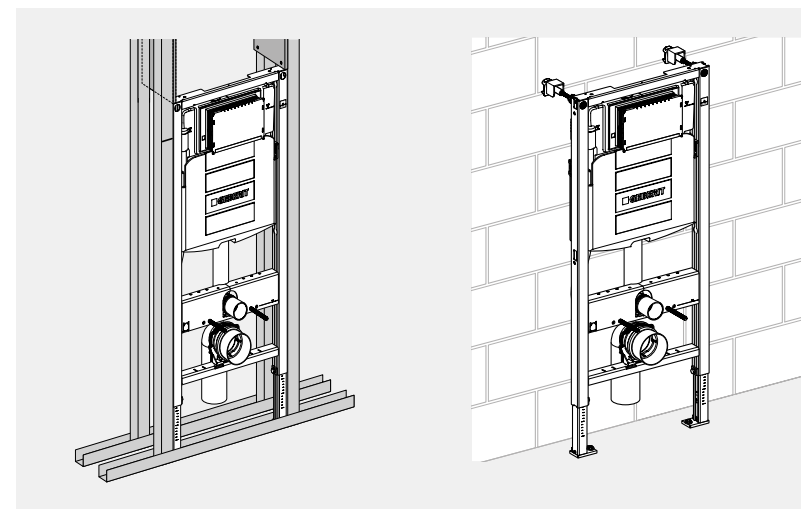

DRYWALL INSTALLATION

Geberit Duofix installation elements are suitable for all drywall construction situations with a drywall system. It is possible to create complete room-height prewalls or partition walls.