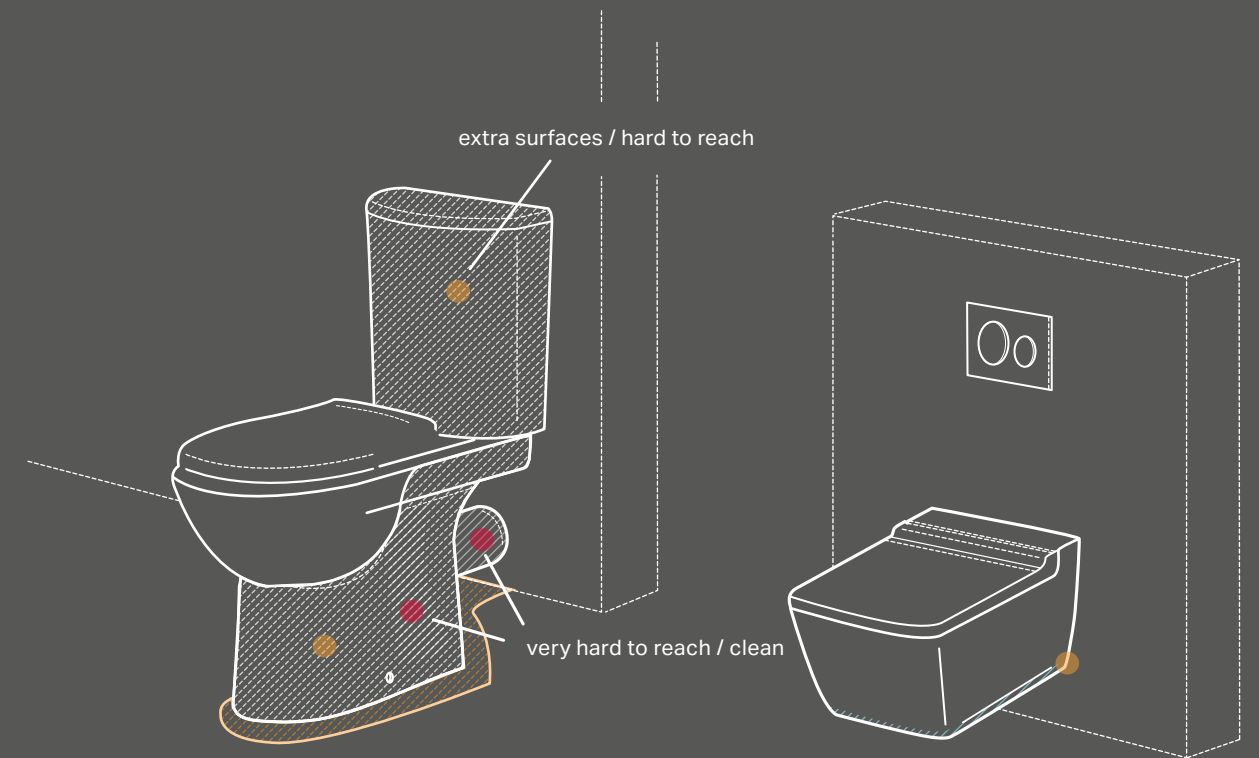

REASONS FOR WALL-HUNG CONCEALED SOLUTIONS

THE CONCEALED ADVANTAGES

SUSTAINABLE

A wall-hung solution needs much less cleaning agent than a floor-standing toilet. You are saving money and you are protecting the environment.

HYGIENIC

A floor-standing toilet with an exposed cistern offers much more space that has to be cleaned than a wall-hung concealed solution. The latter has far less corners or edges where dirt, dust and hair can get stuck. Germs have nowhere to hide.