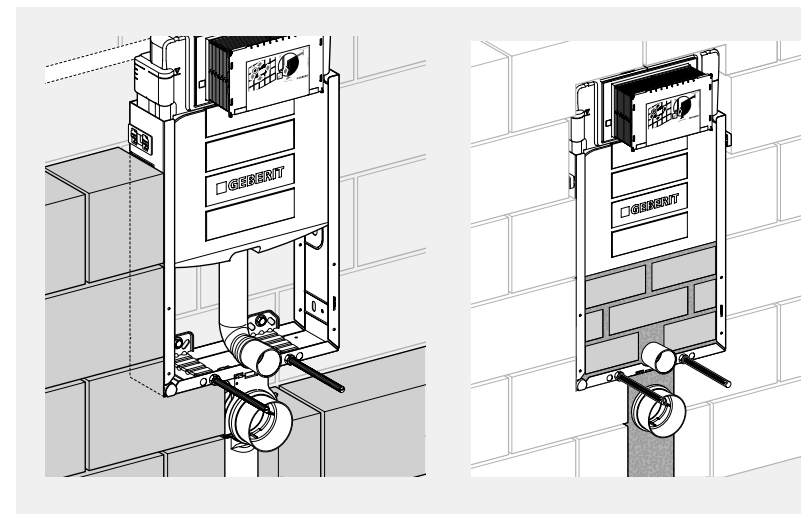

SOLID WALL INSTALLATION

Geberit Kombifix installation elements are exclusively suitable for solid construction. They must be fastened in front of or inside a solid wall and then subsequently brick lined.