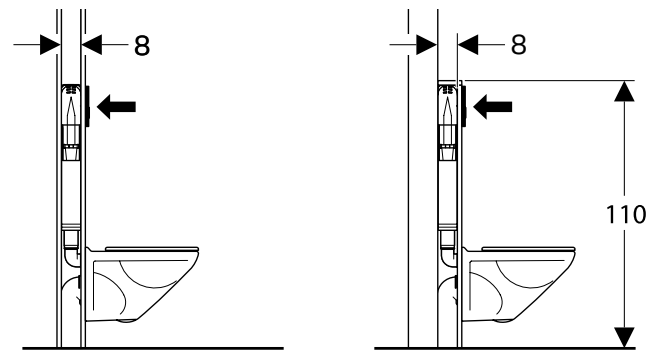

←
12 CM CISTERN-THICKNESS
In the wall or in front of the wall. Flushing actuation from the front. Choose either Sigma or Omega.

←
8 CM CISTERN-THICKNESS
Solution for thin wall constructions or for space-saving installation in front of the wall, flush actuation from the front. Choose Sigma.