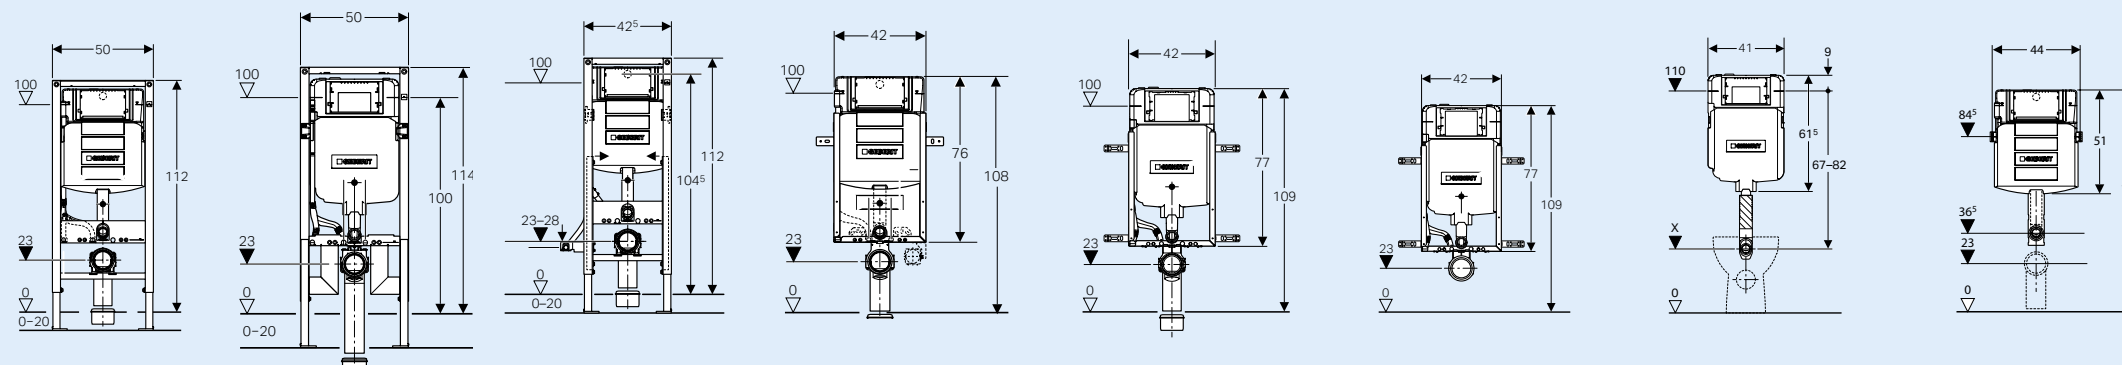

Dimensions

* With leg supports
 ** Can be cut to length, up to 13 cm
 *** Cistern thickness does not equal installation depth. Depending on the installation the depth is varying.

GEBERIT OMEGA AT ONE GLANCE