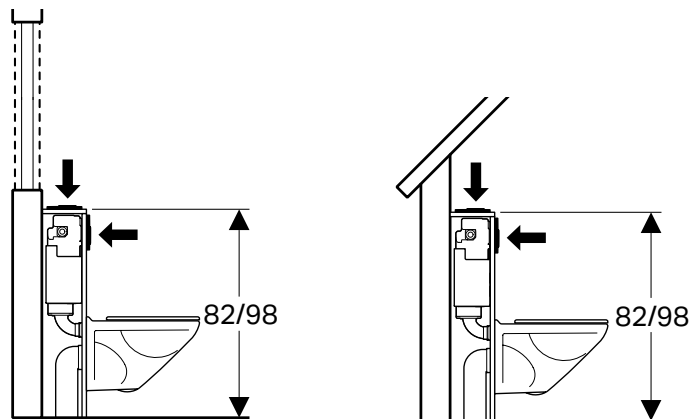

←
12 CM CISTERN-THICKNESS
In the wall or in front of the wall. Flushing actuation from the front. Choose either Sigma or Omega.

←
8 CM CISTERN-THICKNESS
Solution for thin wall constructions or for space-saving installation in front of the wall, flush actuation from the front. Choose Sigma.