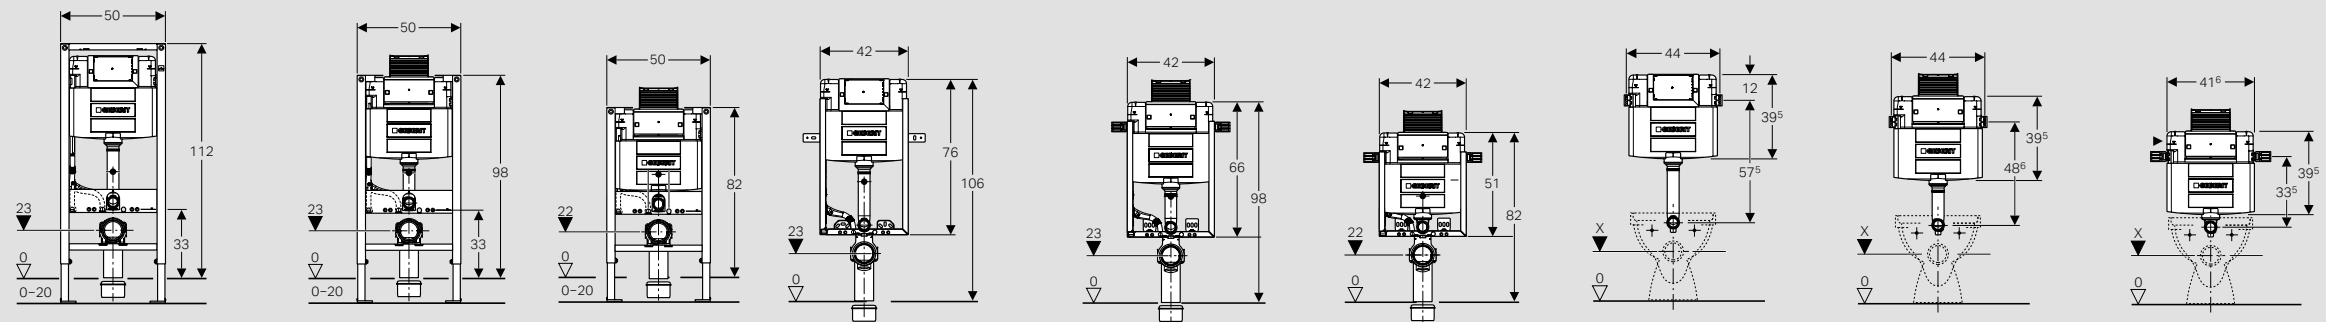

Barrier-free solution

Dimensions

* Cistern thickness does not equal installation depth. Depending on the installation the depth is varying.