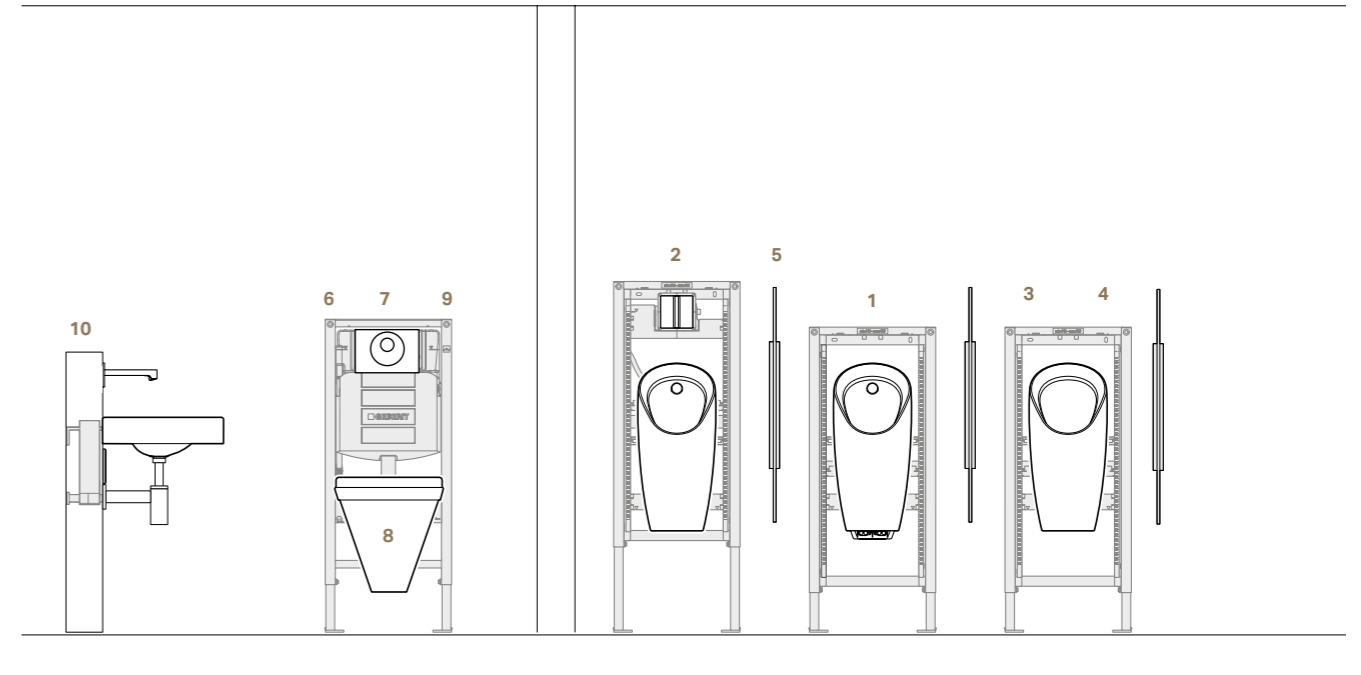

Geberit Preda urinals, Geberit urinal divisions

CONTENTS

URINAL SYSTEMS		
1	Geberit urinal system	8 – 9
2	Touchless Geberit urinal flush controls	10 – 11
3	Hidden urinal flush controls	12 – 13
4	Waterless urinals	14 – 15
5	Urinal partition walls	16 – 17
DESIGN AND FUNCTION		
6	Actuator plates for WCs and urinals	18 – 19
7	Touchless WC flush controls	20 – 21
8	Ceramics	22 – 23
9	WC flush controls for barrier-free sanitary rooms	24 – 25
10	Tap system	26 – 27
PRODUCT OVERVIEW		
11	Geberit urinal system and urinal flush controls	28 – 29
12	Geberit tap system	30