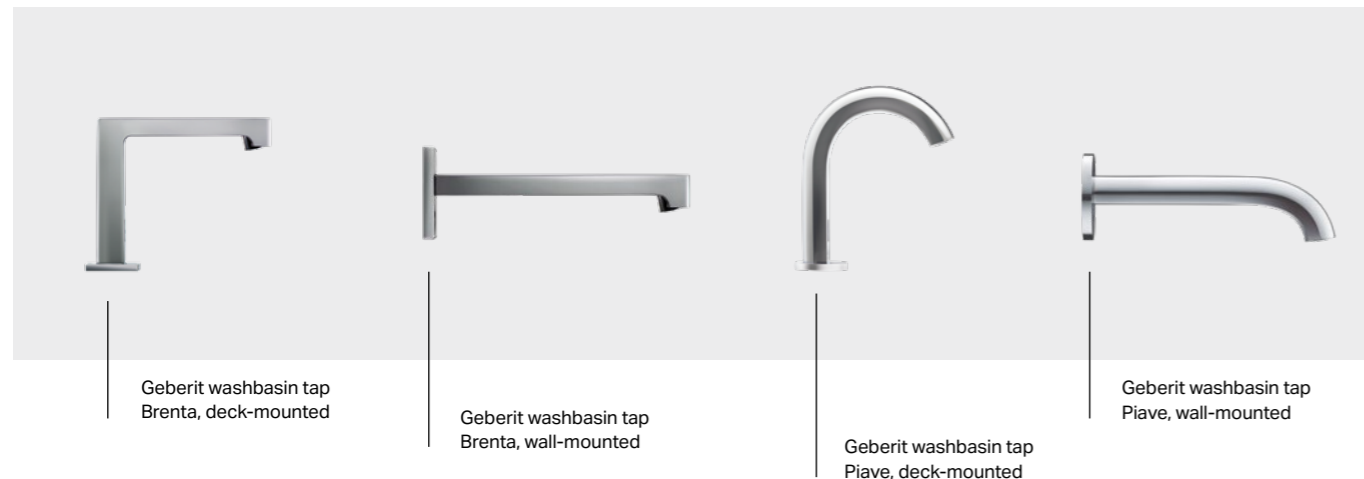

### TAPS FOR EVERY APPLICATION

The Geberit washbasin taps Piave and Brenta feature a slim, elegant design, thanks to the separate location of the tap and control. The outlet is much higher than on other solutions, giving the user more space for hand washing whilst also improving hygiene. Furthermore, the taps can be easily combined with a wide range of different washbasins.

#### WALL-MOUNTED LAVATORY TAPS

Wall-mounted taps are more aesthetic and much easier to clean, as there are no slots or edges where splash water could aggregate. A very hygienic solution.

### THE GENERATOR

A generator uses the power of the flowing water to produce electricity whenever the tap is open and stores it in a rechargeable battery – so no mains connection or replacement batteries are needed.

### INSTALLATION ELEMENTS

All key components, like the robust mounting plate for the tap, the function box, the washbasin fastening and the drain, are height-adjustable. The installation elements can be adapted to suit virtually any installation situation.