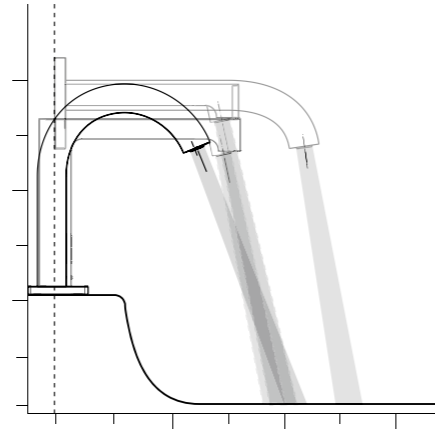

TAP SYSTEM

FUNCTIONALLY RELIABLE, CLEAN AND SECURE

Lavatory taps must be hygienic, easy to clean and safe in order to handle the heavy-duty use in semi-public and public sanitary areas.

TAPS FOR EVERY APPLICATION

The Geberit washbasin taps Piave and Brenta feature a slim, elegant design, thanks to the separate location of the tap and control. The outlet is much higher than on other solutions, giving the user more space for hand washing whilst also improving hygiene. Furthermore, the taps can be easily combined with a wide range of different washbasins.

ELEGANCE WITH A SYSTEM:

WALL-MOUNTED LAVATORY TAPS

Wall-mounted taps are more aesthetic and much easier to clean, as there are no slots or edges where splash water could aggregate. A very hygienic solution.

THE GENERATOR

A generator uses the power of the flowing water to produce electricity whenever the tap is open and stores it in a rechargeable battery – so no mains connection or replacement batteries are needed.

INSTALLATION ELEMENTS

All key components, like the robust mounting plate for the tap, the function box, the washbasin fastening and the drain, are height-adjustable. The installation elements can be adapted to suit virtually any installation situation.