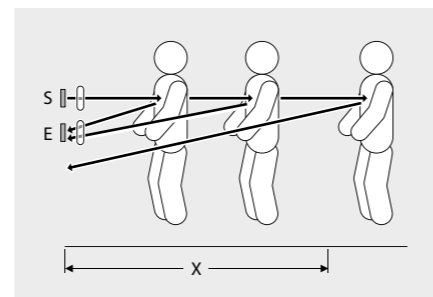

↑ Reliable user detection at a distance of 10 to 60 cm.