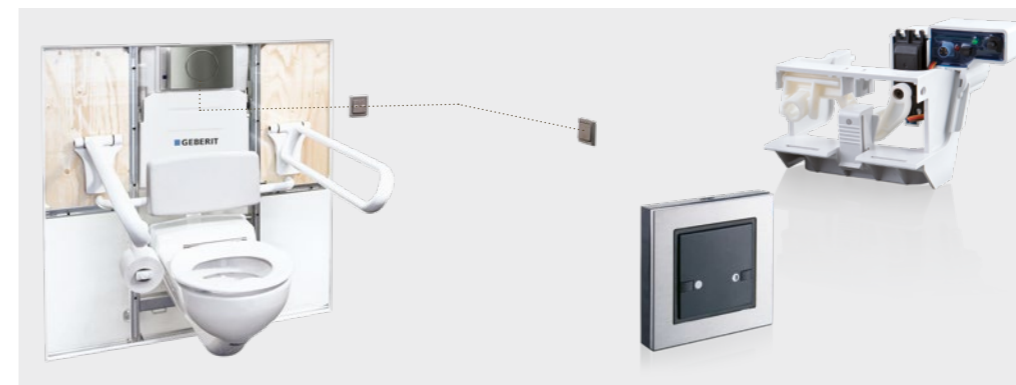

PNEUMATIC REMOTE FLUSH ACTUATION FOR WC FACILITIES

Pneumatic remote flush actuators are also available for Geberit concealed cisterns.

← Compact, safe technology for WC flush actuation in every life situation.