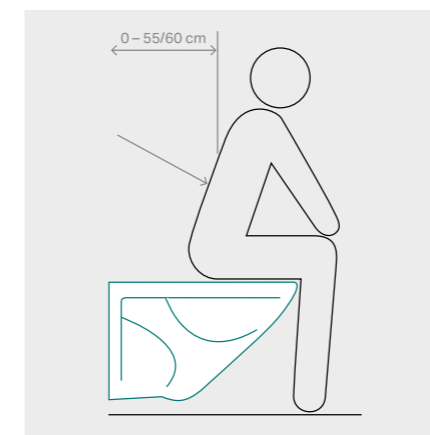

↑ Reliable proximity detection ensures flush actuation.