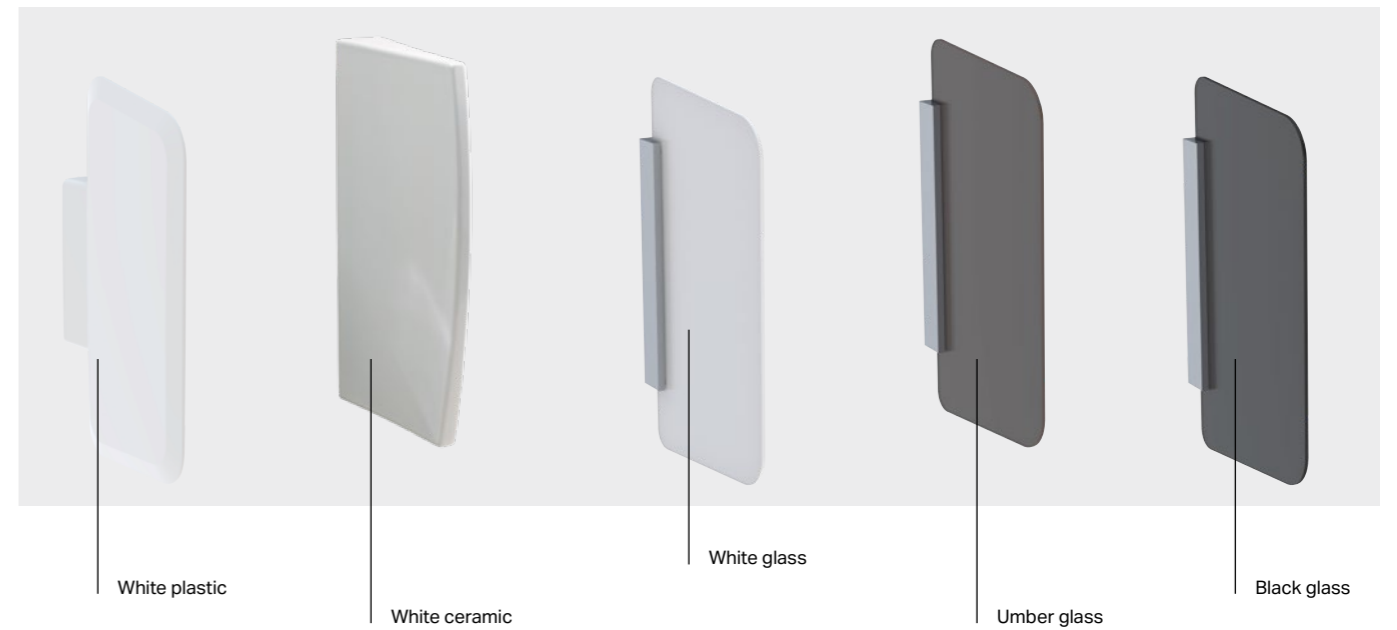

- Stable, durable and easy to clean
- Completely hidden attachment
- Available in glass, ceramic or plastic

URINAL PARTITION WALLS

ATTRACTIVE VISUAL SCREEN

A BIT OF PRIVACY FOR USERS

Geberit urinal divisions provide users with a bit of privacy in the public bathroom. They are secure, durable, easy to care for, and meet high aesthetic demands.

ATTRACTIVE SHAPES AND COLOURS

Geberit urinal partition walls are available in a trapezium shape. They come in white, grey and umber toughened safety glass satinised on both sides, in white ceramic, and in white alpine shockproof plastic.

HARMONISING LOOKS

The design of these partition walls were attuned to the Geberit ceramics Preda and Selva, but due to their elegant and straight look, they are matching almost every other ceramic style.