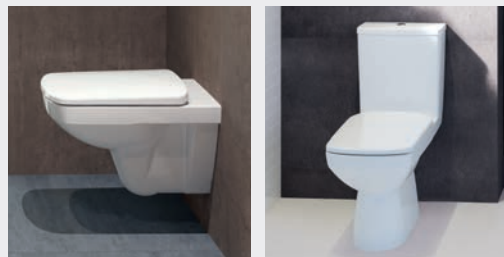

■ GEBERIT

GEBERIT SELNOVA WCS AND BIDETS

MORE CLEANLINESS

-  Geberit Rimfree technology
-  Easy to clean
-  Quick release

BETTER USABILITY

-  Water-saving
-  SoftClosing

VERSATILE DESIGN

-  Available in a round and square design and in a wall-hung and floor-standing option

GEBERIT SELNOVA WASHBASINS

VERSATILE DESIGN

-  Available in two designs, round and square
-  Available as a washbasin, countertop and under-countertop version

GEBERIT SELNOVA GUEST BATHROOMS

DESIGN FOR SMALL SPACES

-  Space-saving WC
-  Compact option (handrinse basin and cabinet)

GEBERIT SELNOVA FURNITURE CONCEPT

VERSATILE DESIGN

-  SlimRim vanity basins

BETTER USABILITY

-  Moisture-resistant
-  SoftClosing doors

COLOURS

| BODY/ FRONT | HANDLE/ FEET |
|--|--|
|  white, high-gloss coated |  chrome |

More information on
www.international.geberit.com/selnova

GEBERIT SELNOVA

CLASSICALLY TIMELESS.
FOR EVERY BATHROOM.

DESIGN
MEETS
FUNCTION