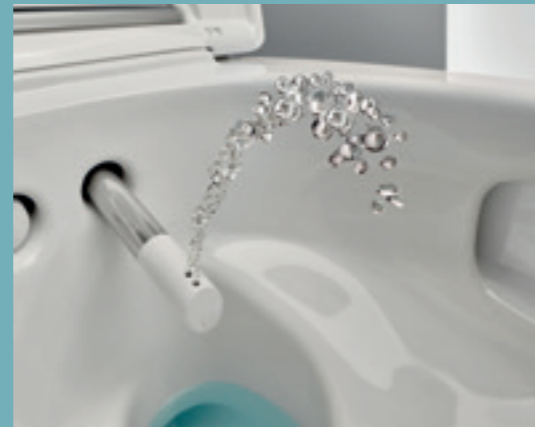

GEBERIT DUOFRESH ODOUR EXTRACTION UNIT

Geberit DuoFresh is a beneficial treat for all the senses. Odour extraction starts automatically as soon as someone sits down on the toilet thanks to the user detection feature. It extracts the air directly from the ceramic appliance and filters it back into the room in a purified state. The DuoFresh module can be easily installed in the Geberit Sigma concealed cistern.

WHIRLSPRAY SHOWER TECHNOLOGY

PATENT ON THOROUGH CLEANING*

The patented WhirlSpray shower technology features in every Geberit AquaClean model. It refines the shower spray through dynamic aeration and enables targeted, thorough and particularly gentle cleaning with less water consumption. For a feeling of freshness all day long.