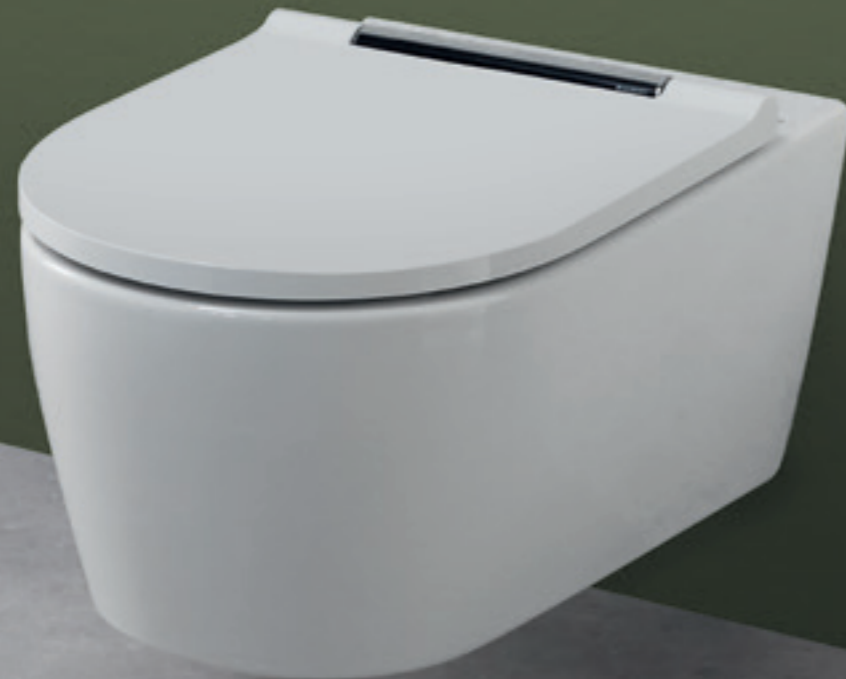

RIMLESS WCS WITH TURBOFLUSH TECHNOLOGY

Geberit's TurboFlush technology has been specially designed to offer you a toilet that is easy to clean and promises outstanding flush performance. In doing so, our hydraulics experts have optimised the entire water flow from the cistern via the WC to the drain. The energy from the concealed cistern is converted into an exceptional toilet flush. The precise control of the water achieves thorough and complete flushing out of the ceramic without oversplashing, resulting in a flushing performance up to ten times better than required by European standards, less cleaning effort, and a particularly quiet water flow.

The asymmetrical ceramic shape sets the powerful flow rate from the Geberit cistern in a rotating motion. This ensures the full surface of the WC is flushed out thoroughly and quietly.
↓

↑
The inner design of the rimless ceramic has no hidden areas where dirt could accumulate. This makes it particularly hygienic and easy to clean.

-  TurboFlush technology
-  Height adjustment
-  Concealed wall fastening
-  WC seat with soft-closing mechanism
-  4-litre flush
-  Floor clearance
-  Quick release
-  Rimless WC

Beneath the elegant exterior of the WC lies a wealth of innovations designed for enhanced comfort. The asymmetrical, entirely rimless inner geometry of the TurboFlush technology ensures an outstanding yet quiet flush performance, while the integrated height adjustment feature allows for custom seat height modifications even after installation.