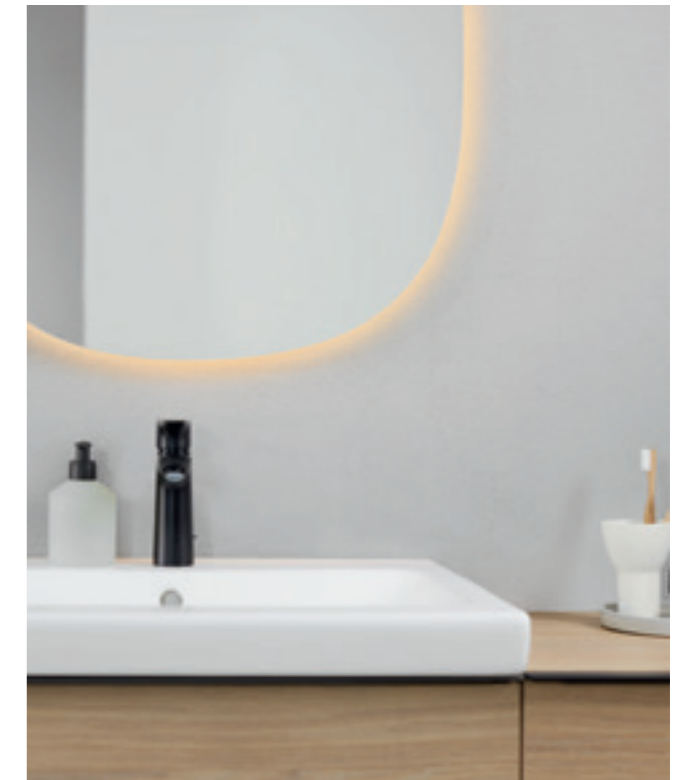

GEBERIT ACTUATOR PLATES

Geberit actuator plates make a bold statement in the bathroom. With their round and geometric design, premium materials and contemporary surfaces, they are sure to elevate any space.

SIGMA21

SIGMA50

GEBERIT OPTION

Round, oval or square, the Geberit Option illuminated mirror family offers a wide range of design options for the washplaces. The Option Plus mirror models are available with a matt black frame and form a harmonious ensemble with complementary fittings, bathroom furniture and flush plates in the same colour family.