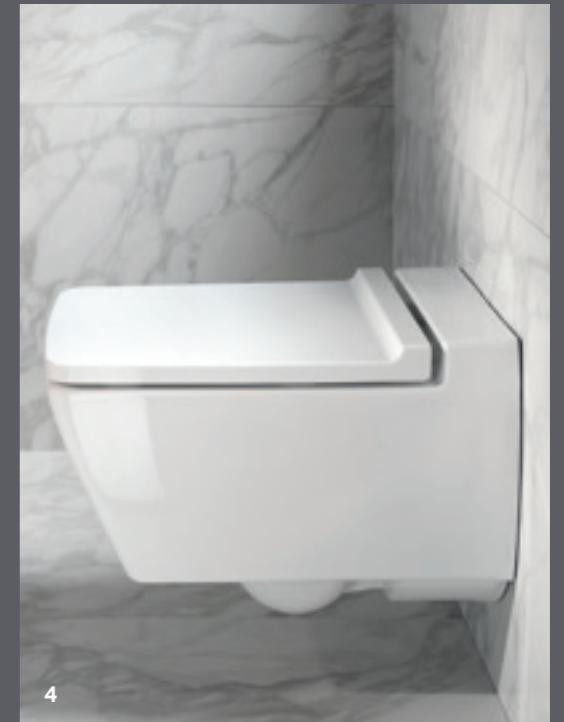

CONTRASTING DESIGNS, HARMONIOUS COMBINATIONS

The Geberit Xeno² design series is synonymous with architectural design minimalism. Clean, geometric lines on the outside – soft, natural shapes on the inside. This combination yields surprising results that captivate the eye and enhance the user experience. Geberit Xeno² boasts a perfectly coordinated product range of intelligent, well thought-through elements created in an identical design language.

1 Clean lines: slim geometric washbasins, handleless furniture fronts. 2 Smooth push-to-open mechanism for easy opening and closing of the drawers. 3 The flowing, curved form of the basin appears in exciting contrast to the clearly geometric outer contour of the Geberit Xeno washbasins. 4 The rimless Geberit Rimfree® WC features an unmistakably flat integrated WC seat with a soft-closing mechanism. 5 High-end furnishing concepts can be achieved in even the tightest of spaces. 6 Complementary illuminated mirrors with LED lighting align seamlessly with the sleek geometry of the Geberit Xeno series.