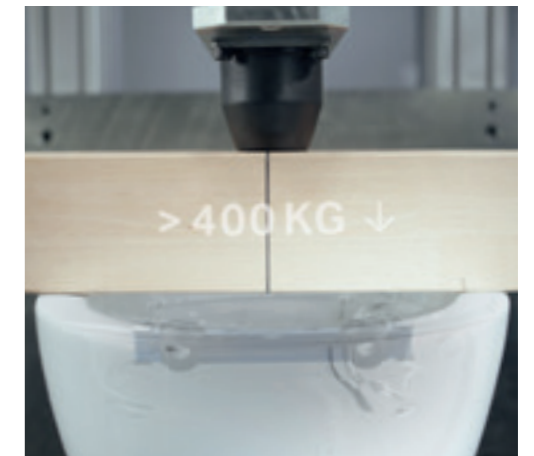

GEBERIT WC SYSTEM QUALITY CONNECTS

At Geberit, we channel our comprehensive expertise into developing and testing our products. We prioritise responsible manufacturing processes every step of the way, craft our products from the highest quality and most durable materials, and deliver them only after rigorous quality inspections. This is why we offer our customers 50 years of spare parts availability for all-round peace of mind. Because Geberit is a name you can rely on.

SCRUTINISED UNDER THE MICROSCOPE: RIGOROUS TESTING IN OUR OWN LABORATORIES

ADVANTAGES OF THE GEBERIT SYSTEM

SPARE PARTS AVAILABILITY FOR 50 YEARS

Geberit guarantees the flush function of its WC concealed cisterns for 50 years. The specific functionalities of electronic products (e.g. hygiene flush unit or DuoFresh) are excluded.