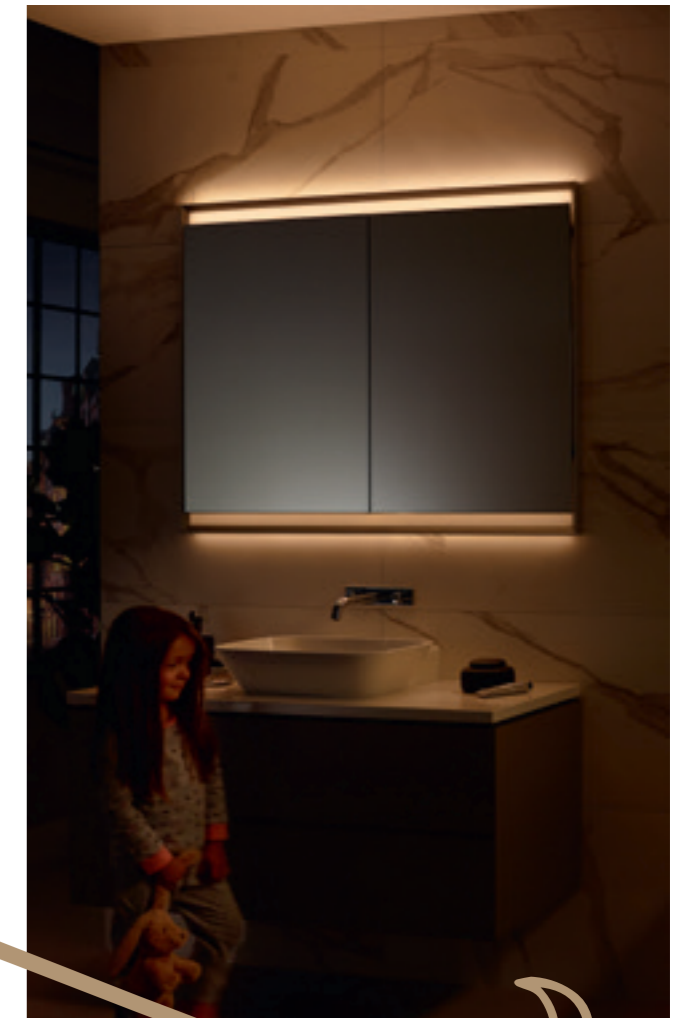

GEBERIT COMFORTLIGHT

PERFECT FOR YOUR DAILY ROUTINE

↓
STANDARD LIGHT

Glare-free light for everyday routines at the washplace.

↑
WORKING LIGHT

Bright and very clear illumination for intensive beauty care.

THE BRIGHTNESS OF THE GEBERIT ONE MIRROR CABINETS CAN BE DIMMED ALONG WITH THE LIGHT COLOUR.

Light has a significant impact on our general well-being. White, bright light is perfect for waking you up, while a muted, warm light has a more relaxing effect. The sanitary products and bathroom furniture featuring Geberit ComfortLight offer a unique feature by adjusting the colour temperature based on the surrounding brightness: the continuously adjustable dimming function automatically makes brighter light cooler and darker light warmer. These lighting conditions are based on natural daylight and are designed to create a cosy ambience. A total of four different, harmoniously coordinated light sources set the perfect scene not only for the washplace, but for the bathroom as a whole. They also create an authentic mirror image without casting distracting shadows.

Gentle orientation light for night-time visits to the bathroom

Continuously dimmable brightness

Non-dazzling light

Height-adjustable shelves

↑
ORIENTATION LIGHT

A soft light that shows the way to the washplace at night and makes it easier to fall back asleep.

↑
INDIRECT LIGHTING

Discreet, warm lighting for relaxing hours spent in the bathroom.