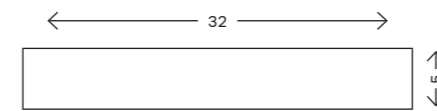

- Continuous tiling on the floor
- Floor-even access for completely tiled shower areas
- No interruption of the floor surface caused by the drain

GEBERIT WALL DRAIN

The Geberit wall drain moves the drainage system for floor-even showers from the floor to the wall, which not only looks great, but also makes it easier to install a floor-even shower.

Discreet and easy to wipe clean.
↓

↑
The optionally installable collector profile directly in front of the wall supports the slope and collects dirt and deposits so that they can be readily washed away.

↑
The cover of the wall drain can also be tiled to match your bathroom design.

Both the drinking water and waste water installations are behind the wall, and the floor can be tiled throughout without being interrupted by visible drains. This also makes it possible to install continuous underfloor heating.

COLOURS

- White alpine
- Matt black
- Bright chrome-plated
- Brushed stainless steel
- Polished stainless steel
- Profile for flush wall tiling

Sizes in cm