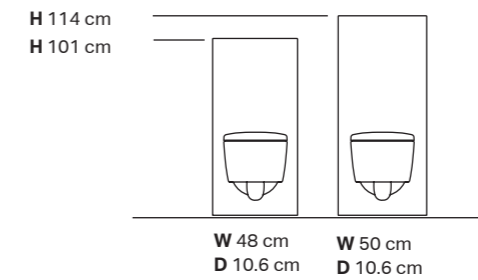

aluminium

Lava glass