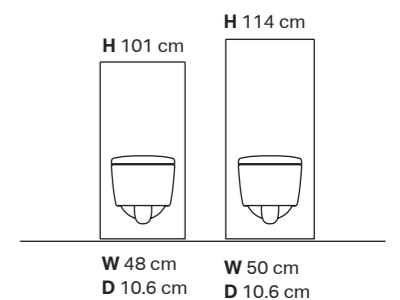

SIDE CLADDING

FRONT CLADDING