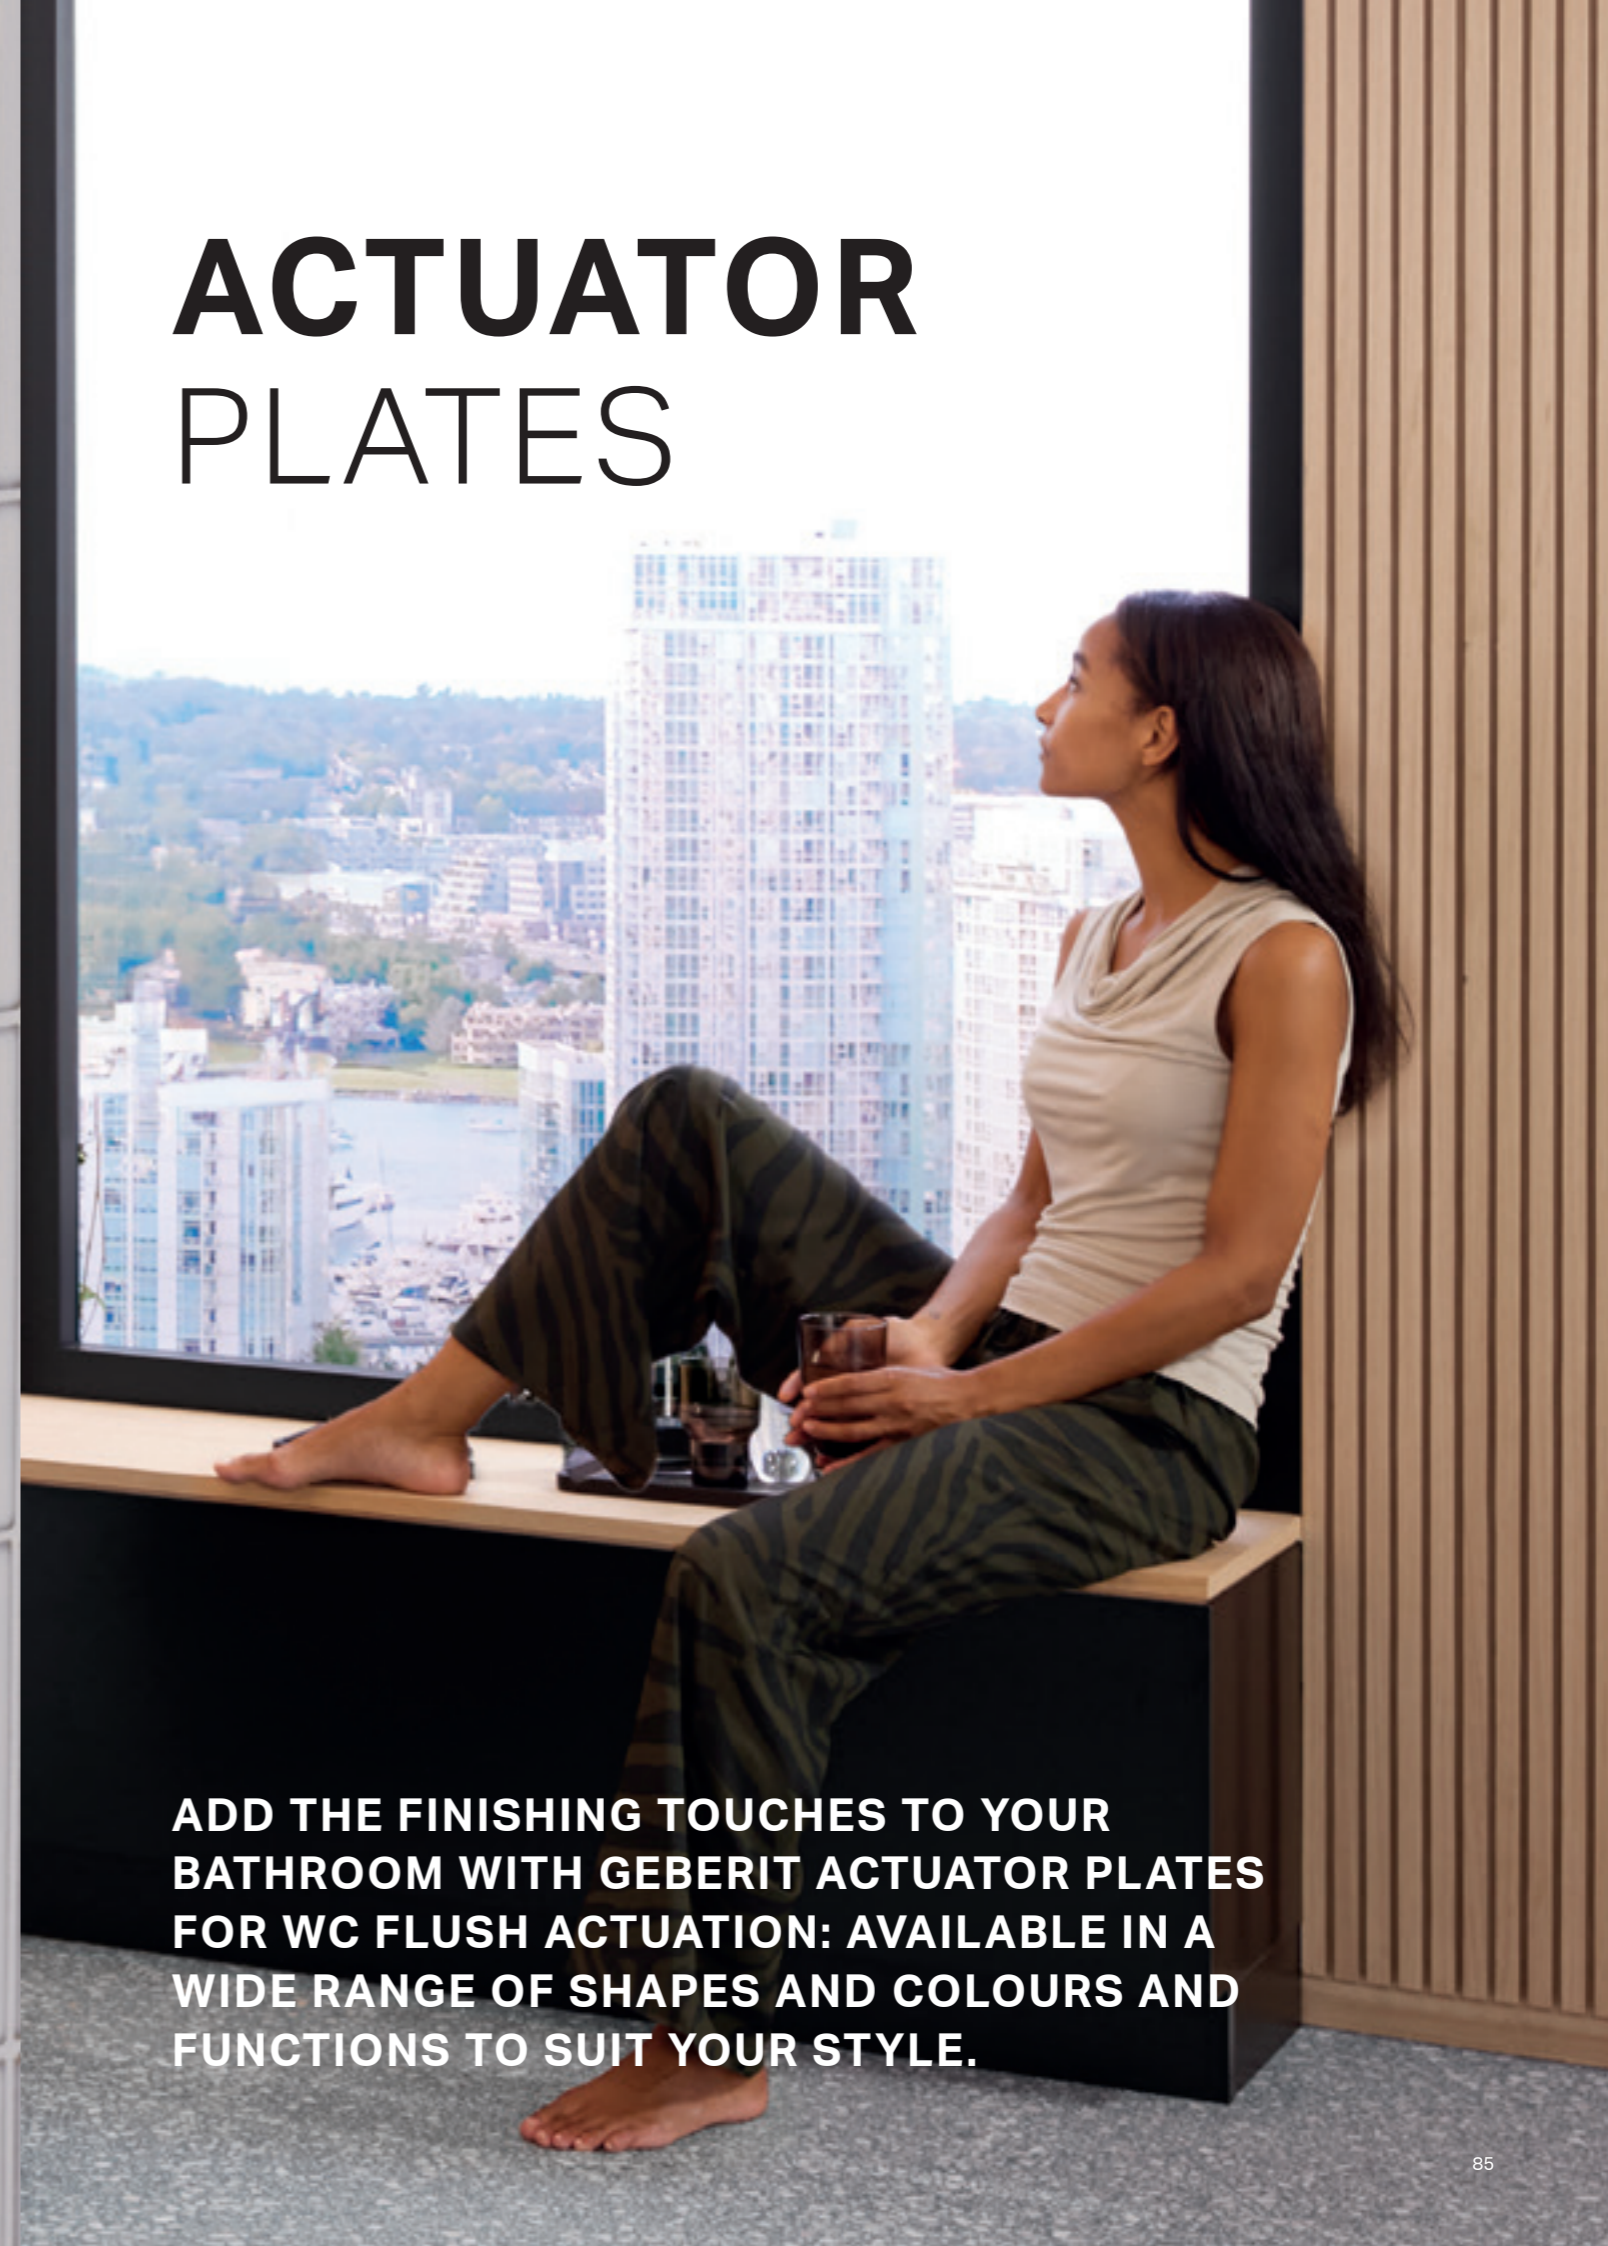

ACTUATOR PLATES

ADD THE FINISHING TOUCHES TO YOUR BATHROOM WITH GEBERIT ACTUATOR PLATES FOR WC FLUSH ACTUATION: AVAILABLE IN A WIDE RANGE OF SHAPES AND COLOURS AND FUNCTIONS TO SUIT YOUR STYLE.