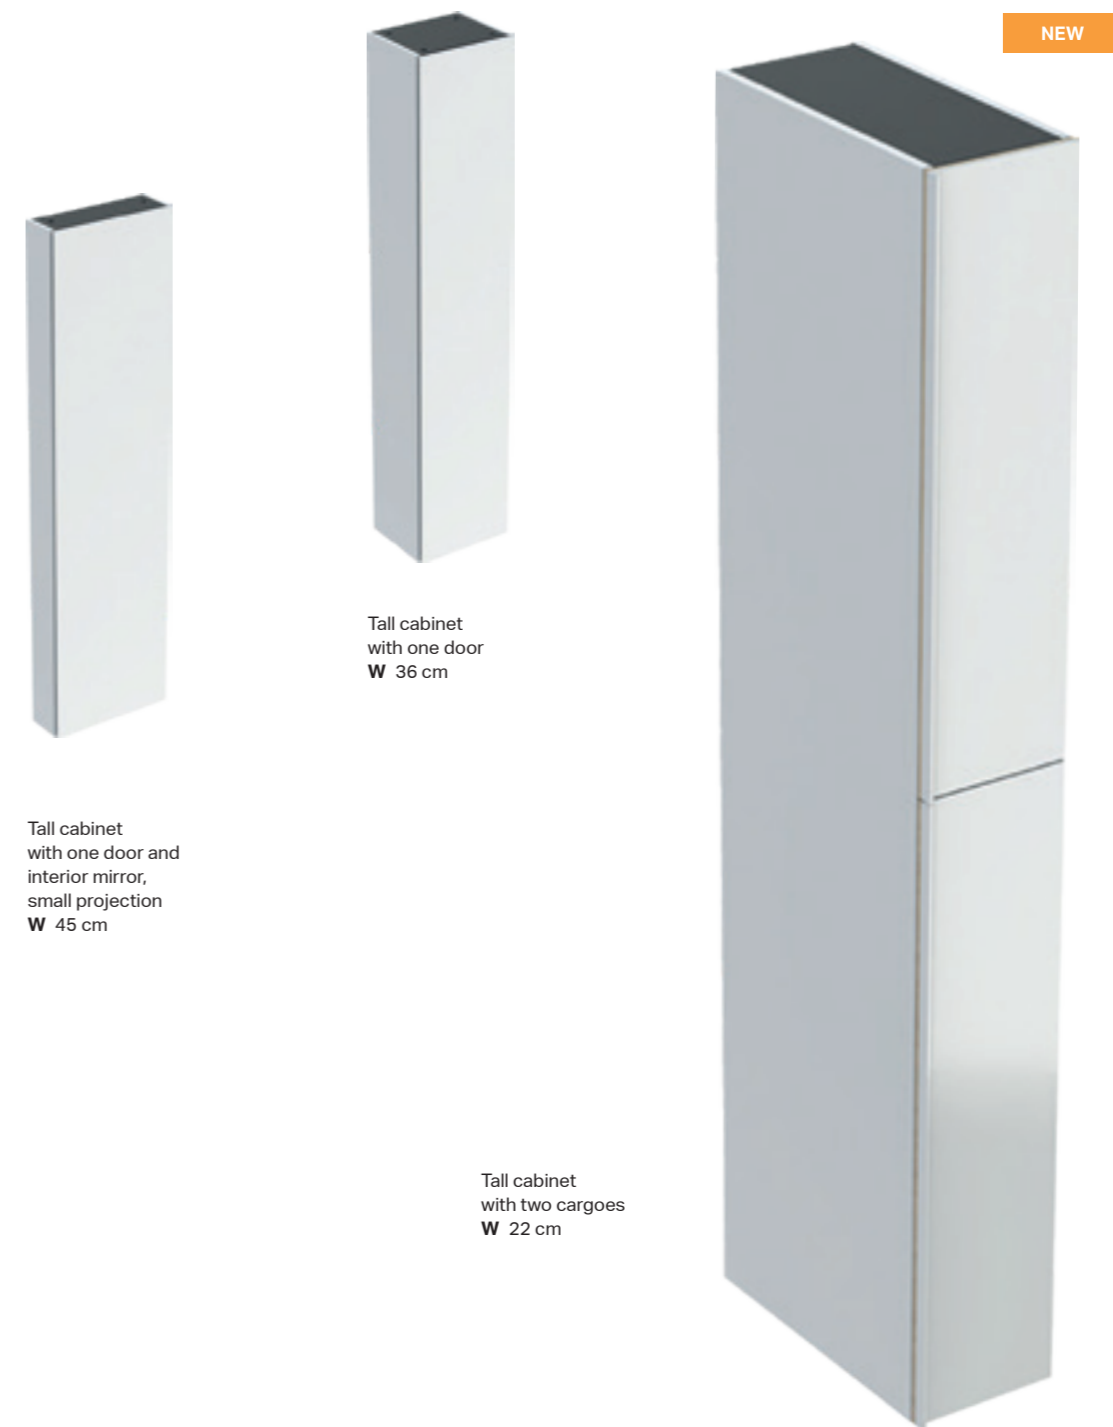

TALL CABINETS

Tall cabinet
with one door and
interior mirror,
small projection
W 45 cm

Tall cabinet
with one door
W 36 cm

Tall cabinet
with two cargoes
W 22 cm