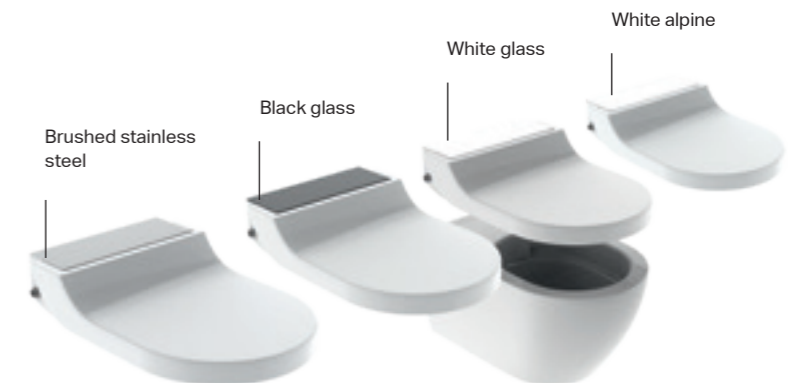

GEBERIT AQUACLEAN TUMA
COMFORT AND CLASSIC FEATURES

CLASSIC

COMFORT

WhirlSpray shower technology

Individually adjustable spray arm position (Classic controlled via the app)

Adjustable shower water temperature (Classic controlled via the app)

Oscillating spray

Soft-closing mechanism for WC lid and seat ring

Quick release

Rimless WC

Descaling function

Economy mode

Geberit Home app

ADDITIONAL COMFORT FUNCTIONS OF THE
GEBERIT AQUACLEAN TUMA COMFORT

COMFORT

Remote control

Separate lady shower

WC seat ring heating

Warm air dryer

User recognition

Rimfree

KeraTect®

GEBERIT AQUACLEAN TUMA

Enjoy surprisingly versatile options for every bathroom with Geberit AquaClean Tuma. Not only does this come as a complete system with a wide range of comfort functions, but unlike the other models, it is also available as an enhancement solution that transforms existing WC ceramics into a shower toilet in no time.

↑ Gentle, effervescent shower spray thanks to WhirlSpray shower technology.

↑ The shower toilet can be controlled via buttons directly on the seat, by remote control or via the smartphone app. Additional settings can be made in the Geberit Home app.

→ The Geberit Tuma Comfort model is available with various design covers; the Classic WC enhancement solution comes in white.

CLASSIC

COMFORT

Geberit AquaClean Tuma wall-hung WC
W 36 cm D 55 cm

CLASSIC

COMFORT

Geberit AquaClean Tuma wall-hung WC
W 36 cm D 56 cm

CLASSIC

COMFORT

Geberit AquaClean Tuma WC enhancement solution
W 36 cm D 52 cm