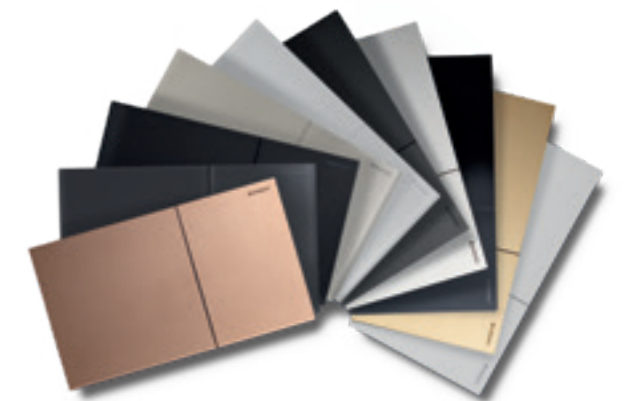

←
The flush- and spray-proof rimless Geberit WC ceramic appliances, the easy-to-remove seat, the virtually non-porous KeraTect® finish and the outstanding flush performance make cleaning your toilet a breeze.

→
Choose from a variety of designs, materials and colours to find the perfect actuator plate for your bathroom and style. The Geberit Sigma70 actuator plate, for example, brings its minimalist, floating look and an even greater variety of colours and materials to the product range.