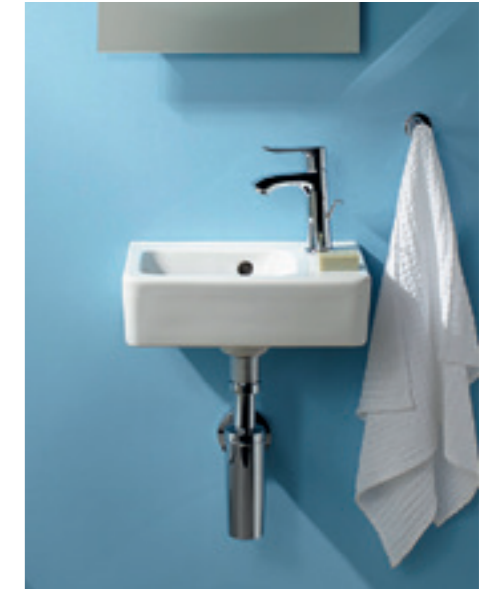

WASHPLACES FOR SMALL BATHROOMS AND GUEST WCS

GEBERIT SELNOVA SQUARE

Geberit Selnova Square
handrinse basin
B 45, 50 cm

Geberit Selnova Square
handrinse basin with asymmetric
overflow
B 36

Geberit Selnova Square
handrinse basin set with cabinet,
one door, lava
B 36, 45, 50 cm